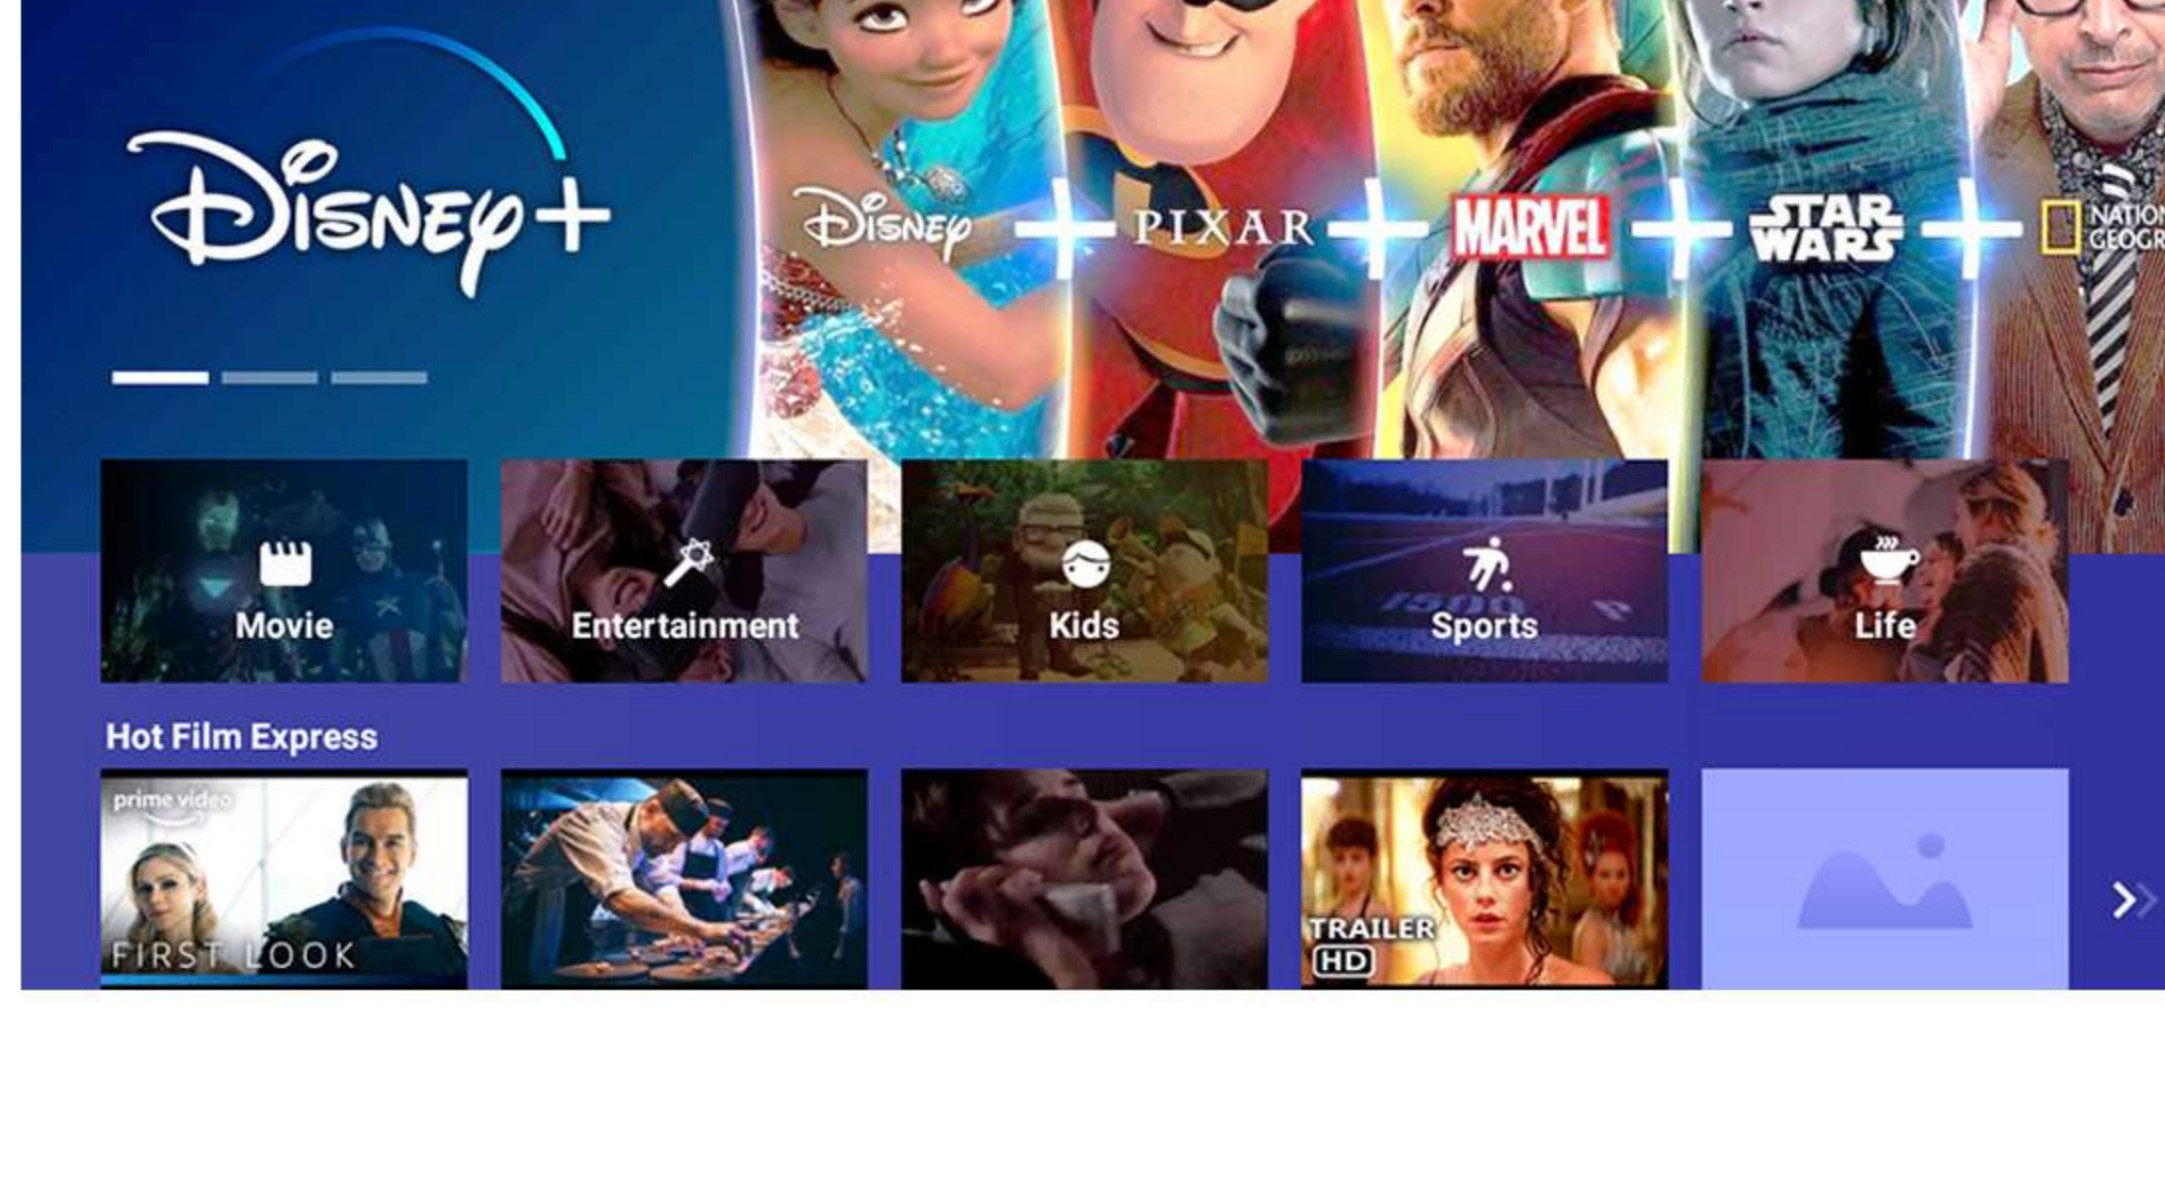

Explore the More Entertainment on Android TV 9.0

The projector is pre-installed with a smart Android TV 9.0 system that can access online services, browse the internet, and run applications, such as video apps.