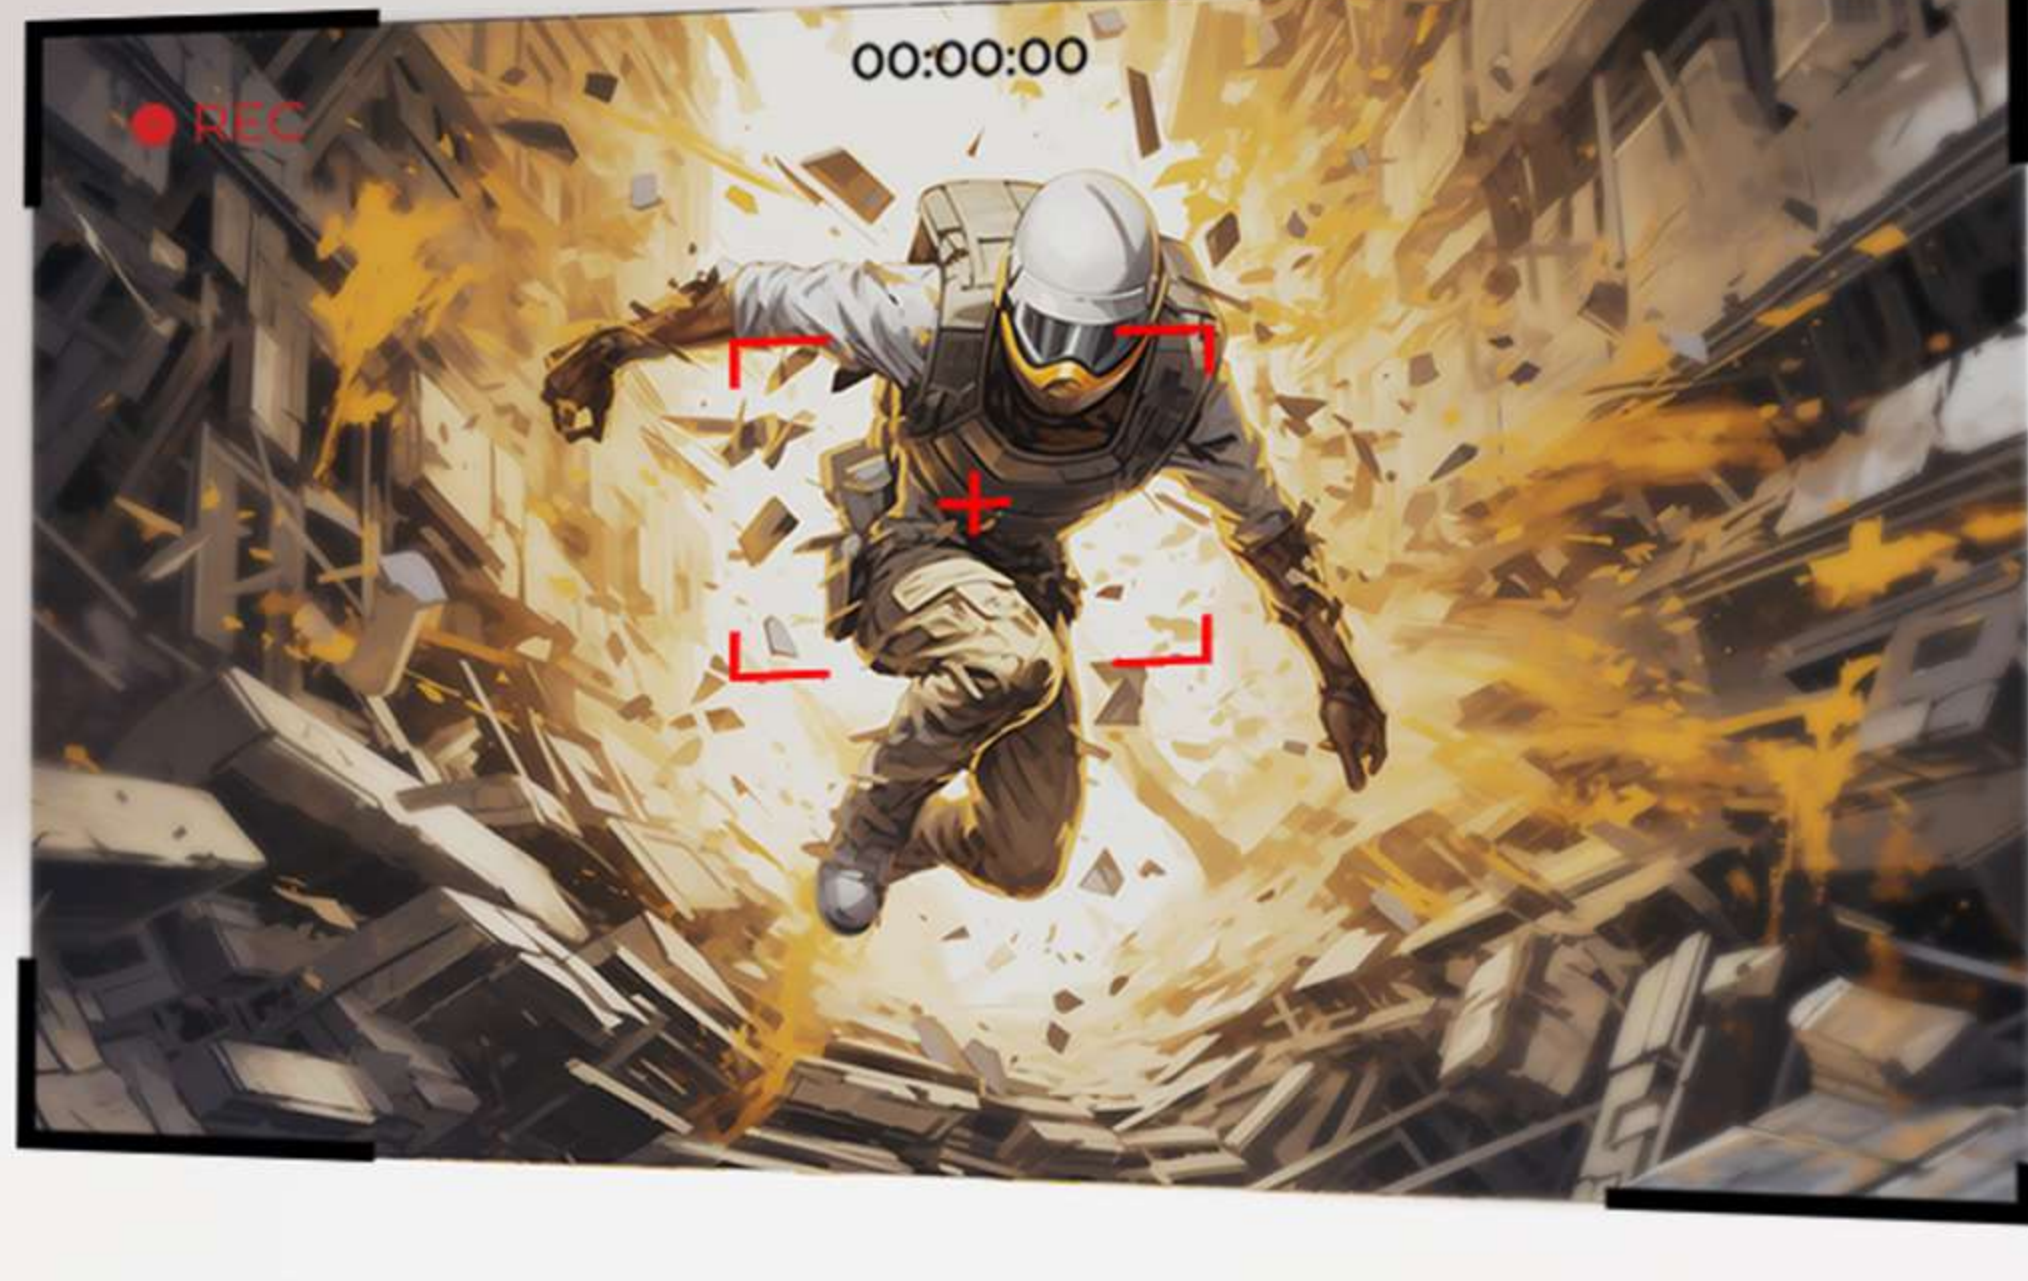

CRISP IMAGE, VIVID COLORS

This projector features 300+ ANSI lumens brightness, 1920*1080P HD resolution, and supports 4K projection, ensuring sharp images with vibrant, stunning colors.

Auto Focus

No manual adjustments are needed. It presents vivid and clear images within seconds.

Quick Image Adjustment

Auto Keystone Correction
Place the projector anywhere you like without the hassle of complex setups. It automatically corrects the image to ensure a rectangle image.

150 inch Designed for Your Viewing Needs

Its 1.2:1 throw ratio makes it suitable for projecting in most rooms, living rooms, or offices. Enjoy screen sizes between 40-150" for all your movies, shows, and video games.

1.2-3 m(40-150") Projection Distance

Stereo Sound

The projector uses a stereo speaker to create an immersive surround sound, providing you with an audio experience that rivals the quality of a movie theater.

Explore the More Entertainment on Android TV 9.0