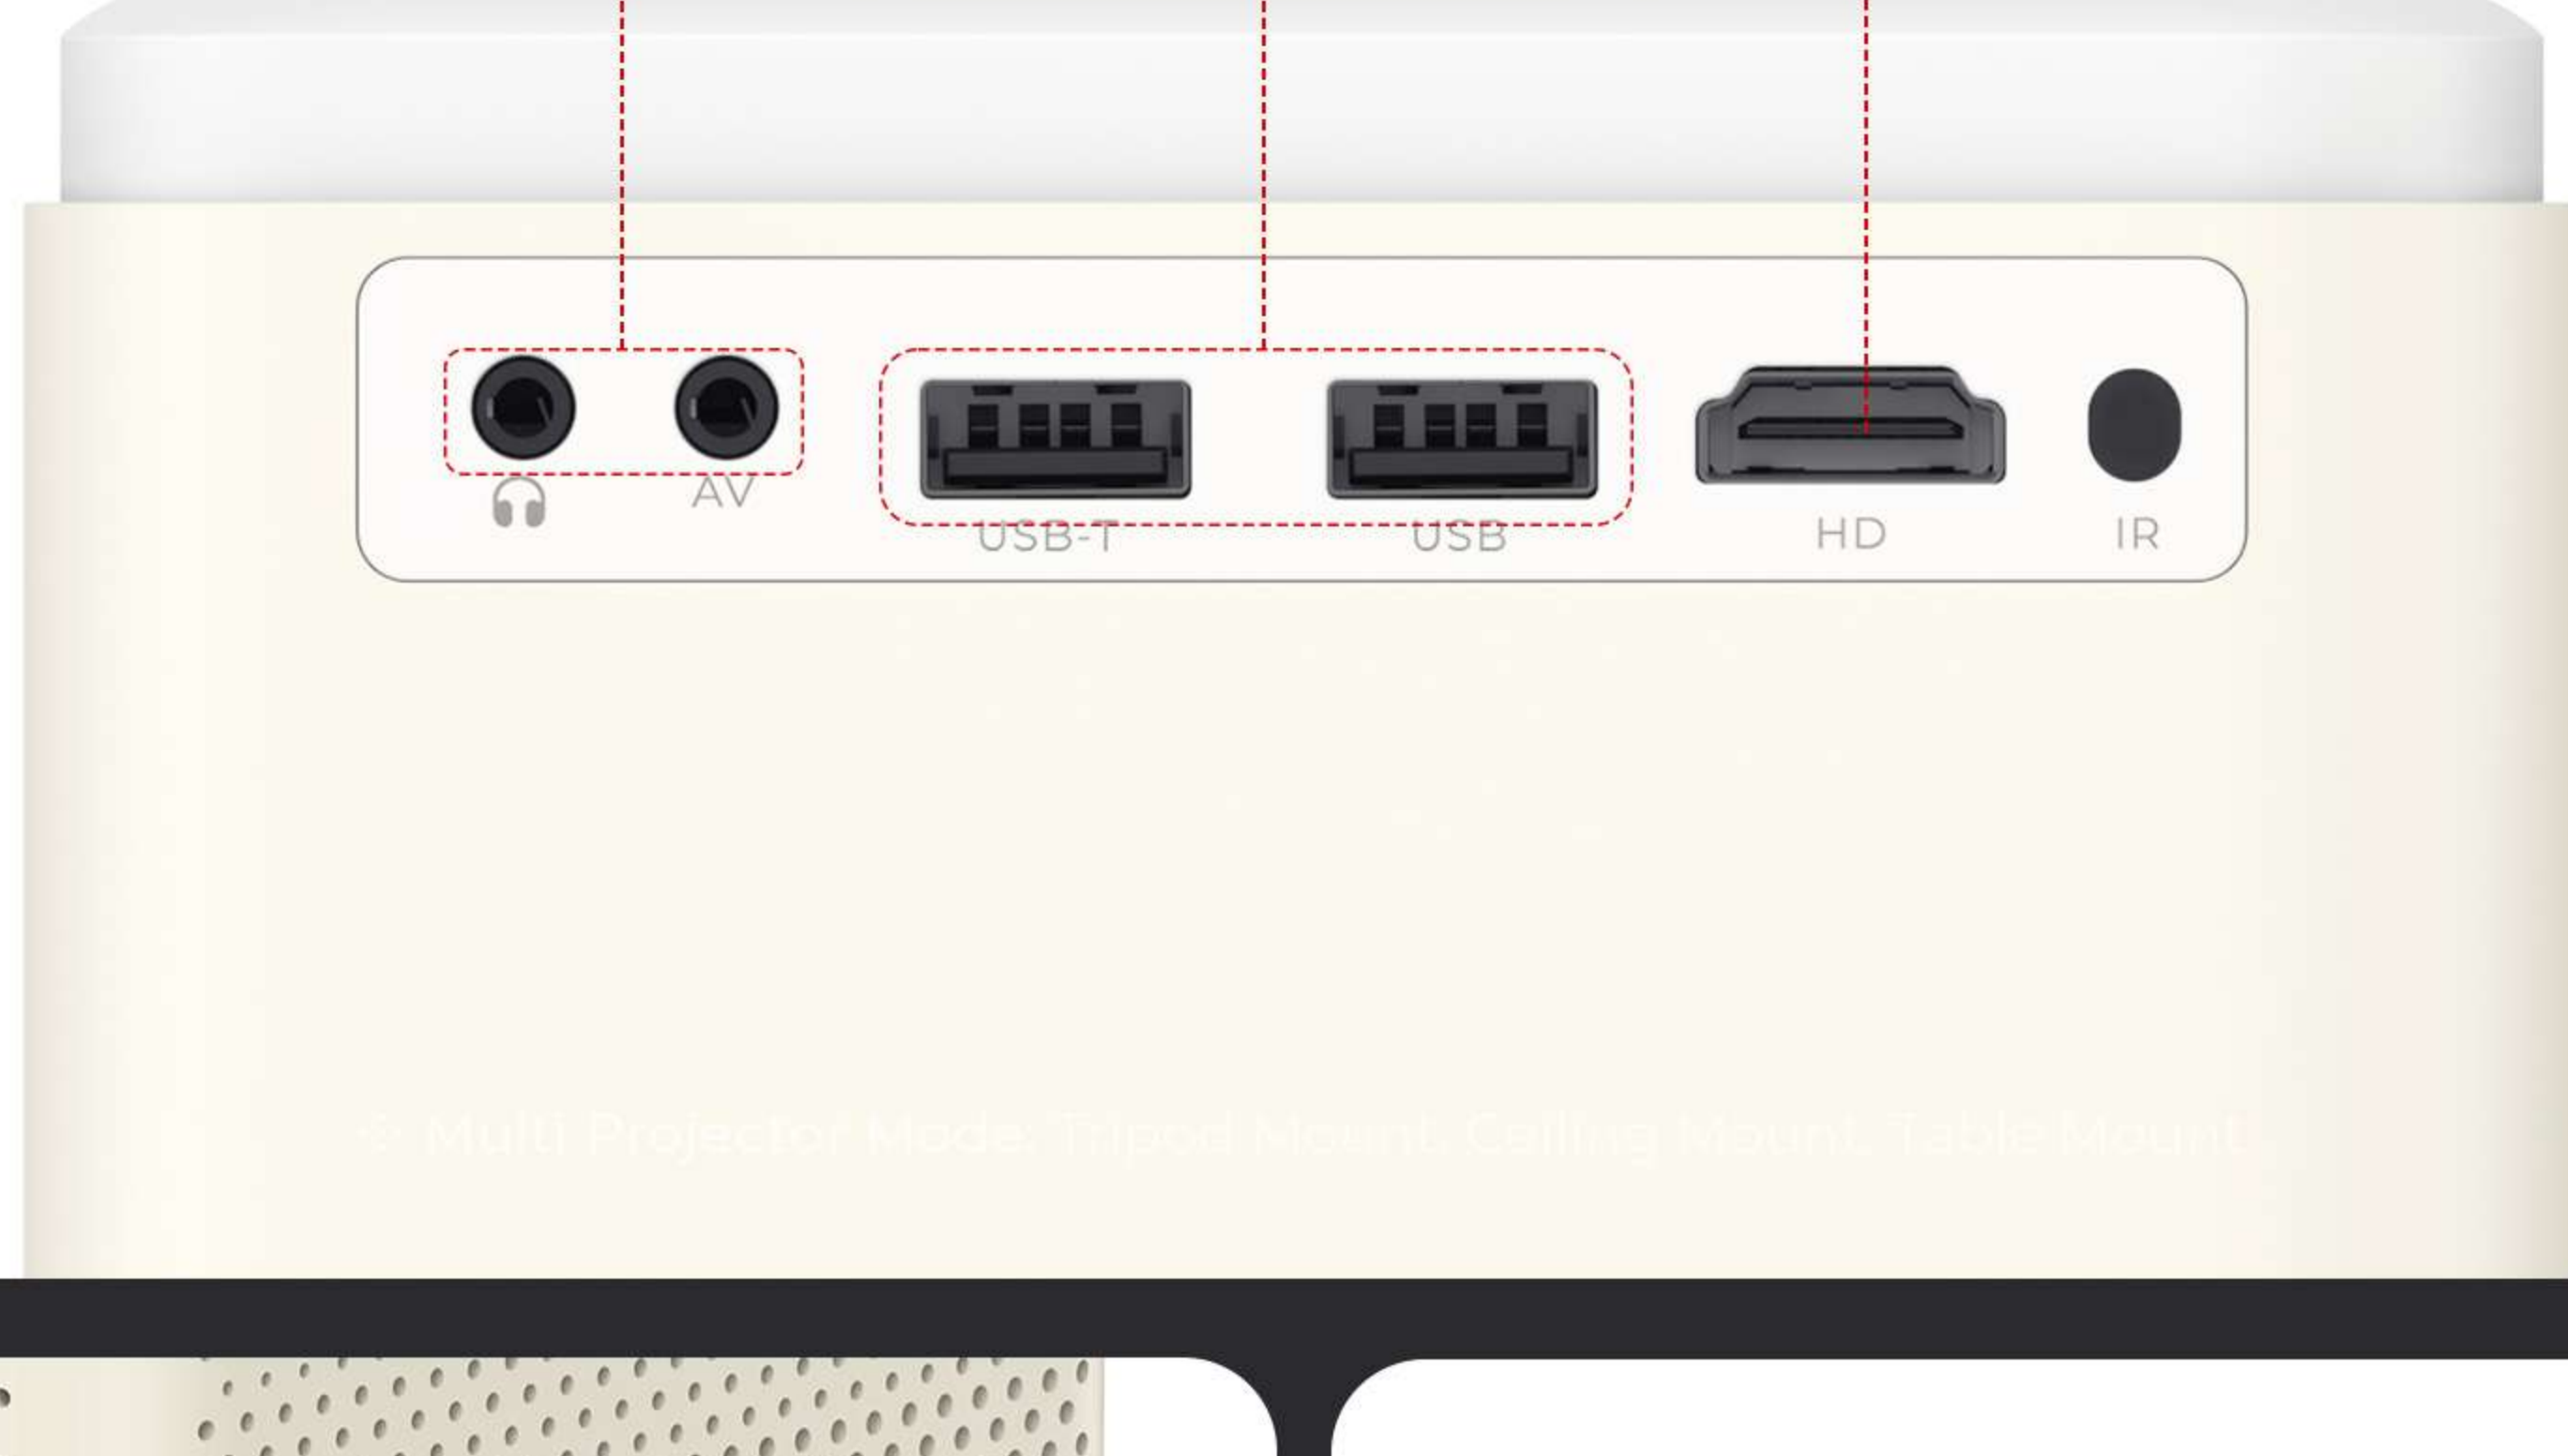

Its 1.2:1 throw ratio makes it suitable for projecting in most rooms, living rooms, or offices. Enjoy screen sizes between 40-150" for all your movies, shows, and video games.

1.2-3 m(40-150") Projection Distance

The projector is pre-installed with a smart Android TV 9.0 system that can access online services, browse the internet, and run applications, such as video apps.

Wireless Projection

When your smart phone, tablet PC, and projector are connecting to the same WiFi, video can sync with the projector soon.

Multi-Port Connectivity

- AUX: speaker/headphones
- USB: mobile hard disk drive/USB flash disk
- HDMI-Compatible: TV box/Switch/PSS/computer

Specifications

- Size & Weight
- Product Size: 166*126*190mm
- Net Weight: 1.39kg
- Display & Projection
- Native Resolution of Projection: 1920*1080, support 4K
- Average Screen Brightness: 10000 lumens (300+ ANSI lumens)
- Audio & Others
- System: Android TV 9.0
- Speaker: 405W
- Power Consumption: 90-100W
- Connections: AV/USB*2/HDMI-compatible/3.5mm jack out